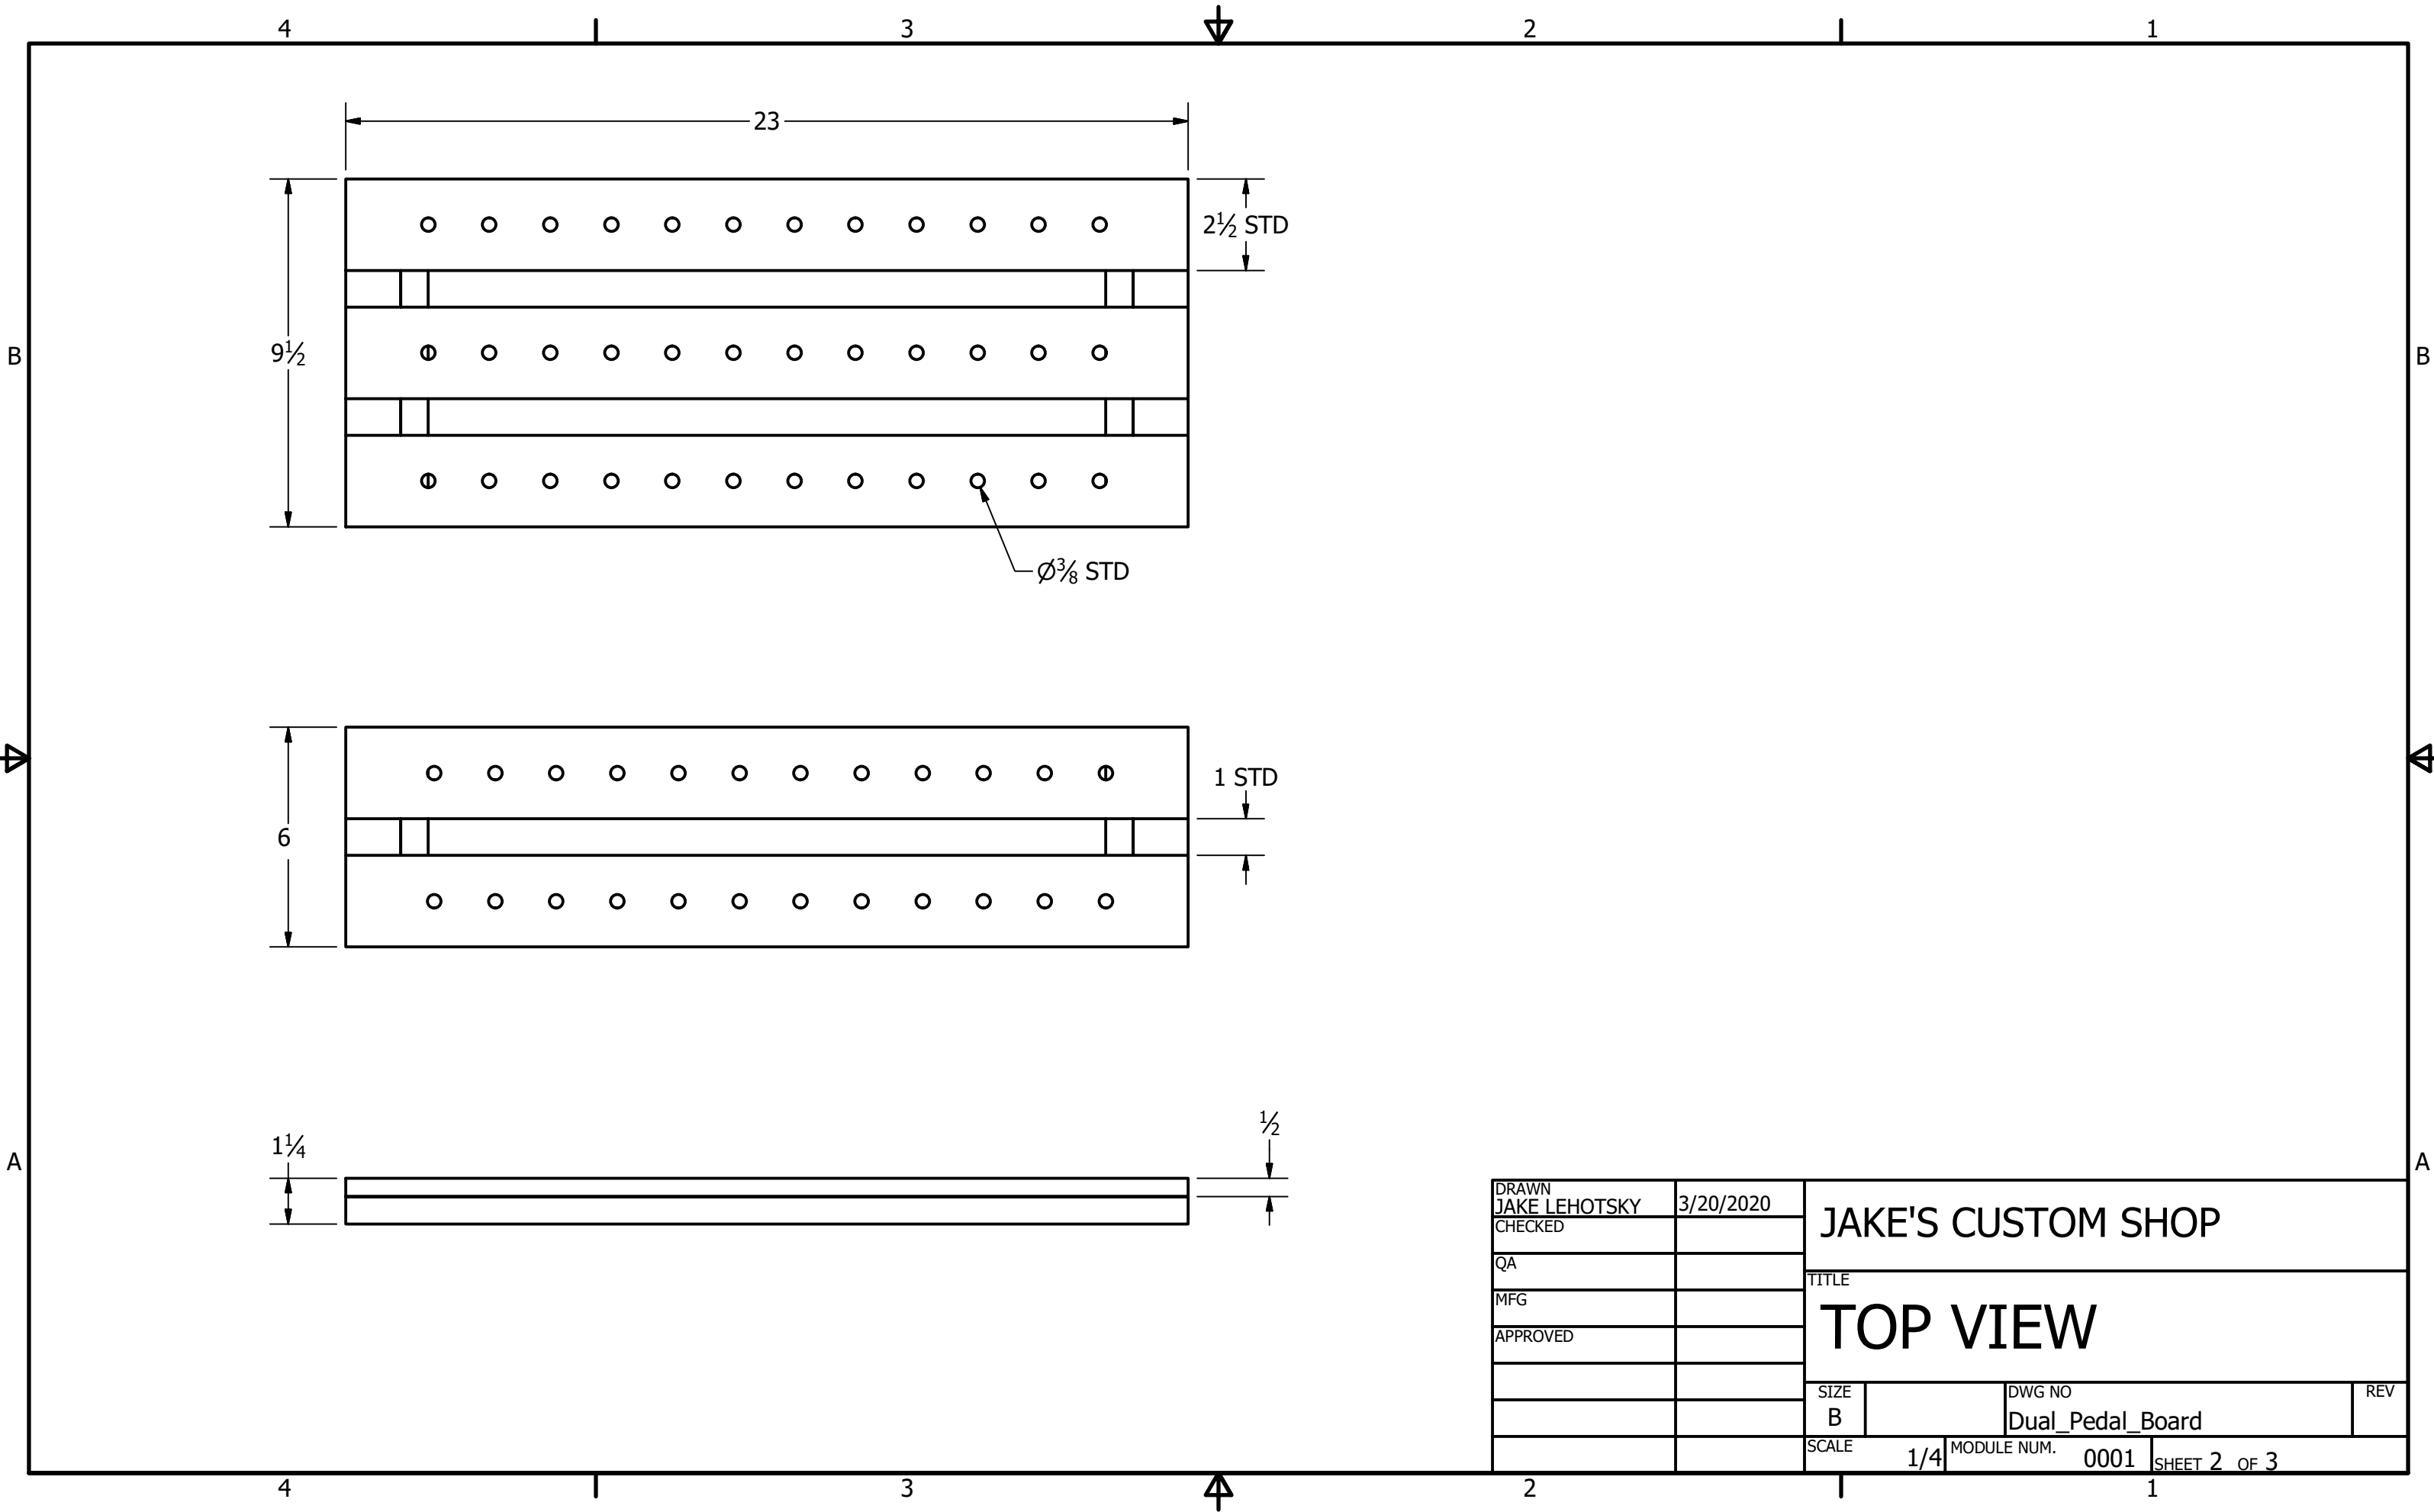

DRAWN JAKE LEHOTSKY		3/20/2020		JAKE'S CUSTOM SHOP		
CHECKED						
QA				TITLE		
MFG				DUAL PEDALBOARD		
APPROVED						
				SIZE	DWG NO	REV
				B	Dual_Pedal_Board	
				SCALE	MODULE NUM.	SHEET 1 OF 3
				1 / 3	0001	

DRAWN JAKE LEHOTSKY	3/20/2020	JAKE'S CUSTOM SHOP		
CHECKED		TITLE		
QA		TOP VIEW		
MFG		SIZE	DWG NO	REV
APPROVED		B	Dual_Pedal_Board	
		SCALE	MODULE NUM.	SHEET 2 OF 3
		1/4	0001	

DRAWN JAKE LEHOTSKY	3/20/2020	JAKE'S CUSTOM SHOP		
CHECKED		TITLE		
QA		<b>FRAME</b>		
MFG		SIZE	DWG NO	REV
APPROVED		B	Dual_Pedal_Board	
		SCALE	MODULE NUM.	SHEET 3 OF 3
		1/4	0001	