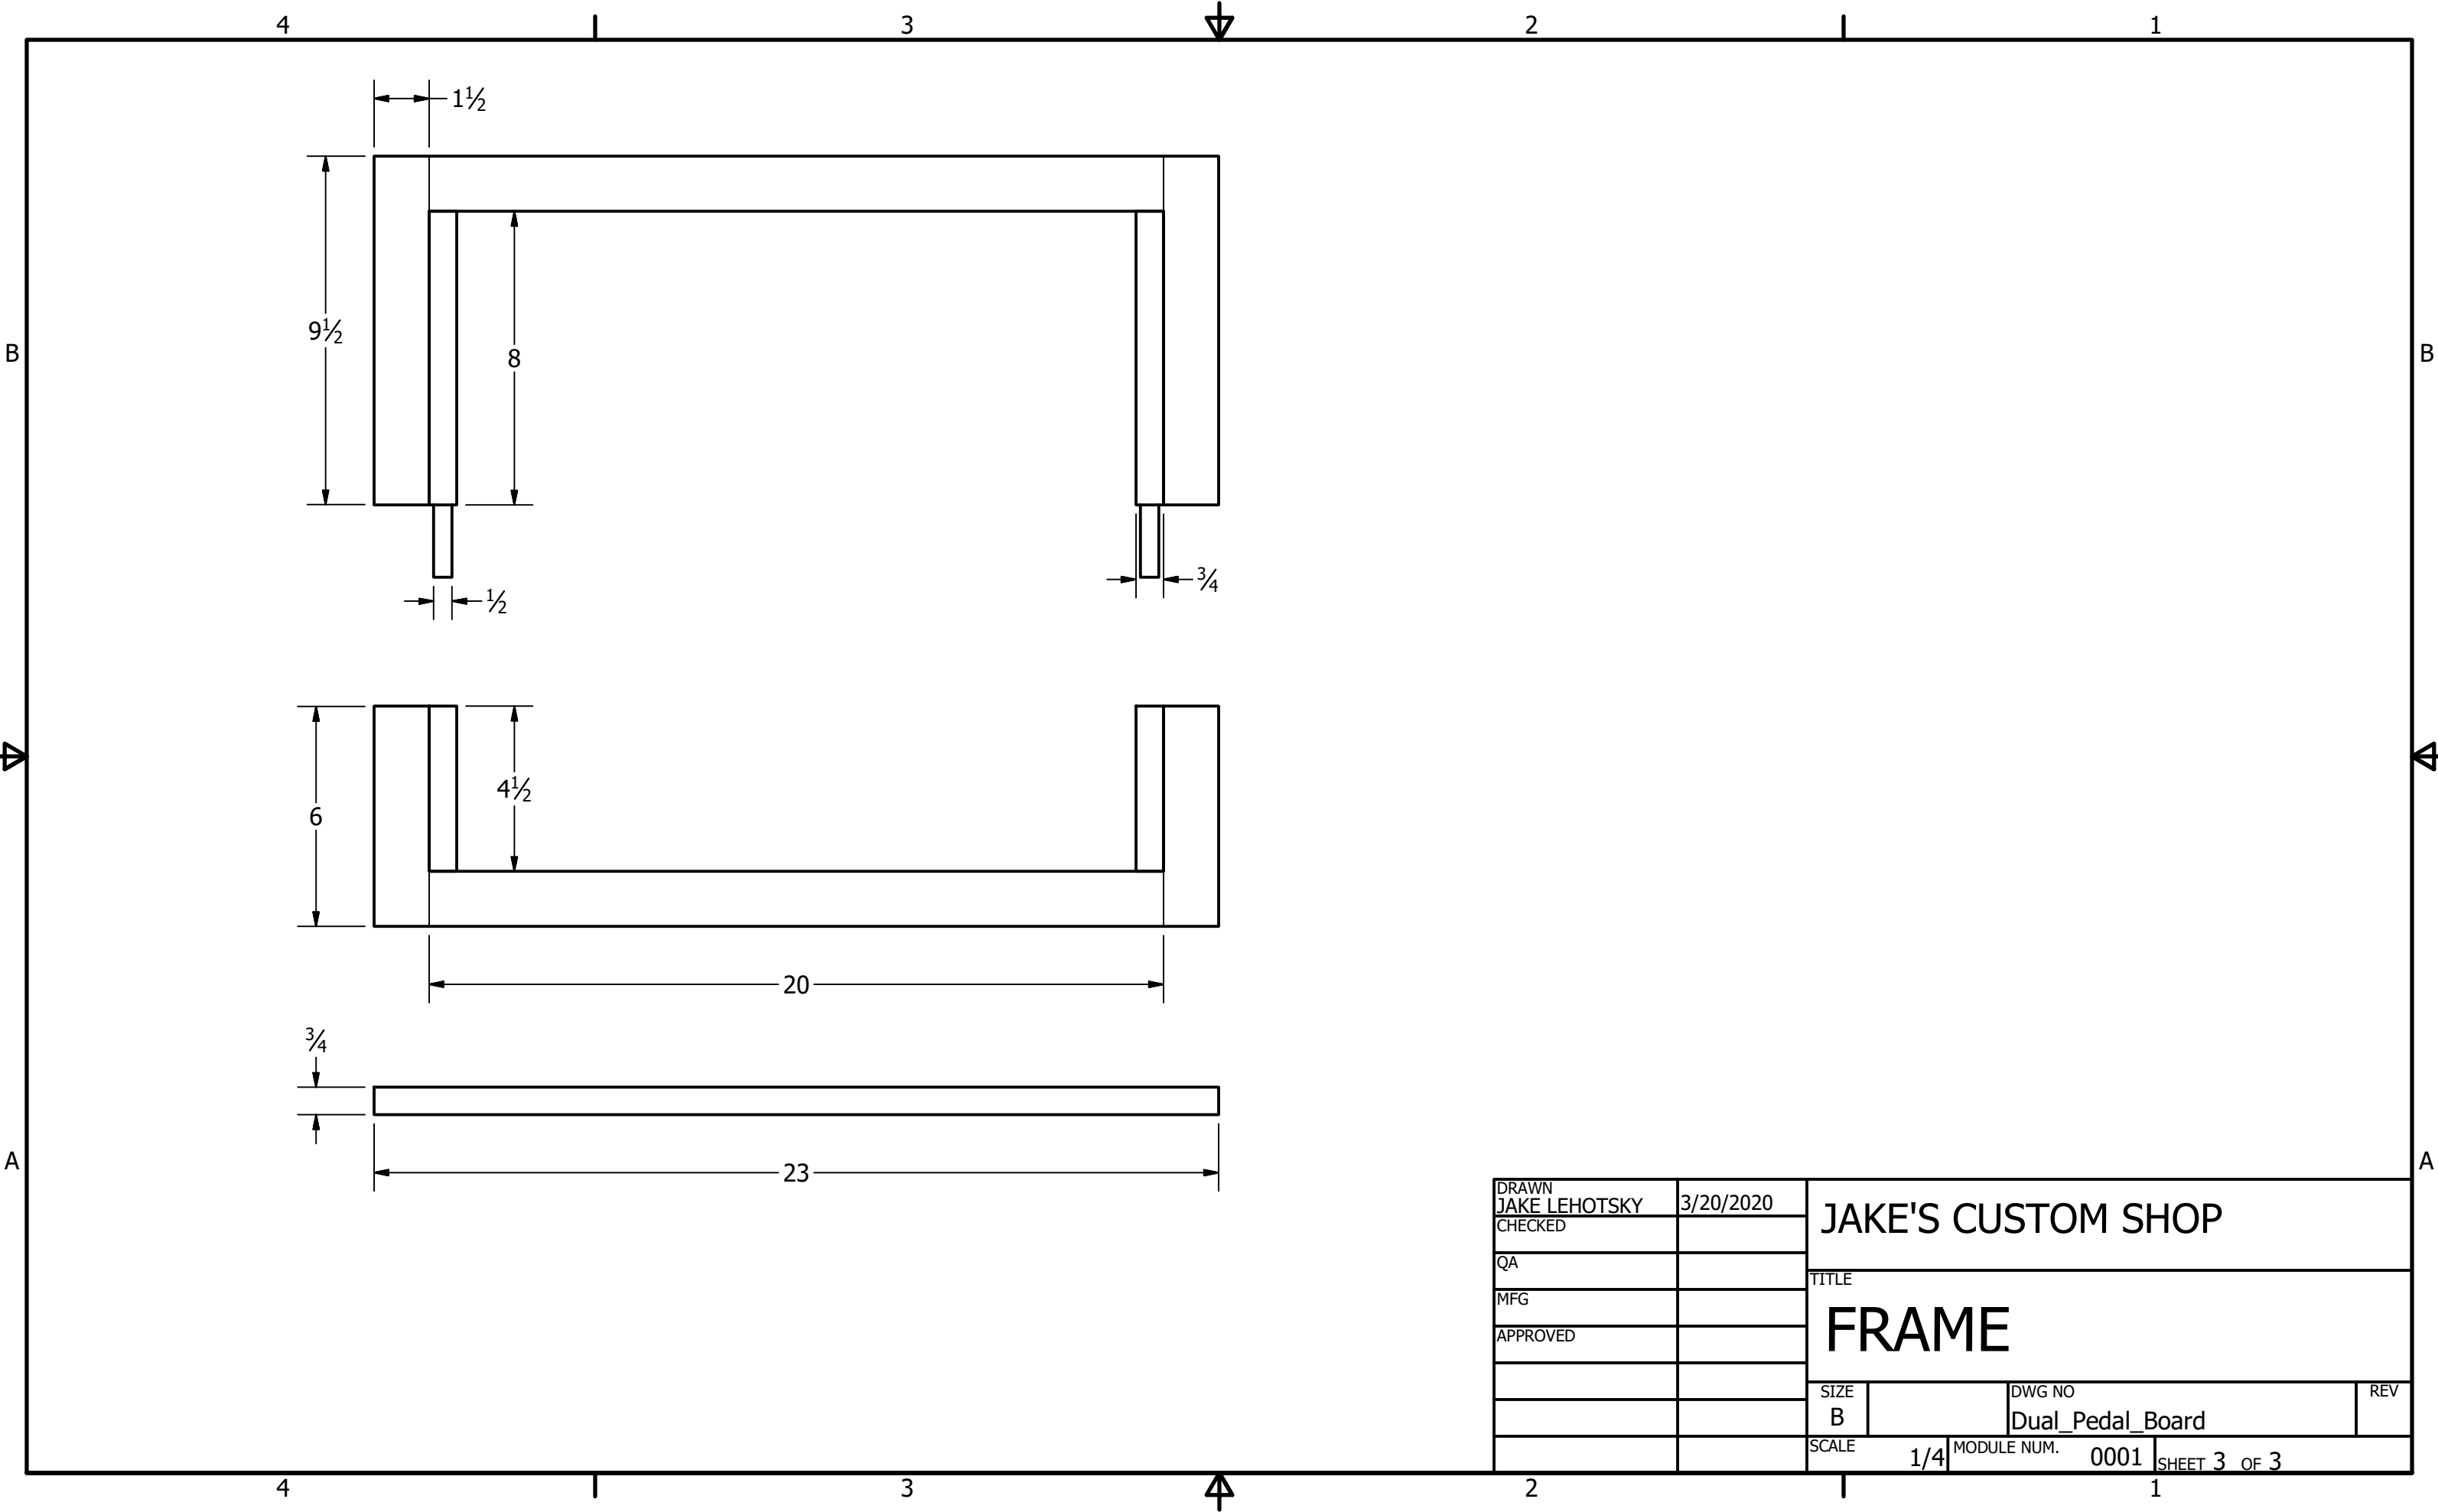

DRAWN JAKE LEHOTSKY		3/20/2020		JAKE'S CUSTOM SHOP		
CHECKED						
QA				TITLE		
MFG				DUAL PEDALBOARD		
APPROVED						
				SIZE	DWG NO	REV
				B	Dual_Pedal_Board	
				SCALE	MODULE NUM.	SHEET 1 OF 3
				1 / 3	0001	

DRAWN JAKE LEHOTSKY	3/20/2020	JAKE'S CUSTOM SHOP		
CHECKED		TITLE		
QA		TOP VIEW		
MFG		SIZE	DWG NO	REV
APPROVED		B	Dual_Pedal_Board	
		SCALE	MODULE NUM.	SHEET 2 OF 3
		1/4	0001	

DRAWN JAKE LEHOTSKY	3/20/2020	JAKE'S CUSTOM SHOP		
CHECKED		TITLE		
QA		<b>FRAME</b>		
MFG		SIZE	DWG NO	REV
APPROVED		B	Dual_Pedal_Board	
		SCALE	MODULE NUM.	SHEET 3 OF 3
		1/4	0001	